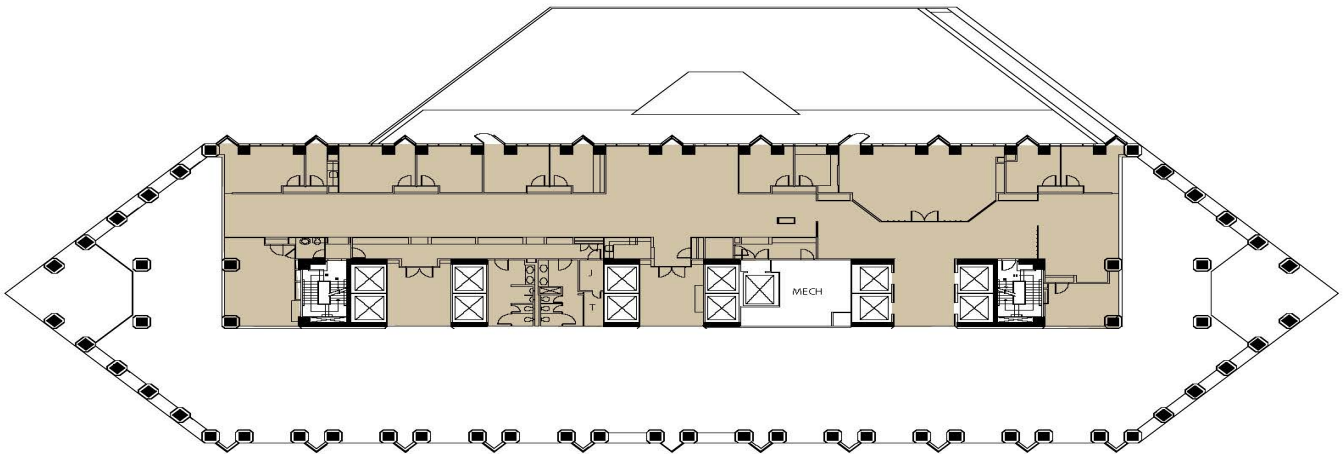

Floor 2
Unit 600
9,658 rsf
Available: 2/1/2020

SECOND FLOOR
SUITE 200 - 9,658 RSF
AVAILABLE 2/1/20

RACHEL COULTER
Rachel.Coulter@am.jll.com
512.225.1733

KEVIN KIMBROUGH
Kevin.Kimbrough@am.jll.com
512.225.1736